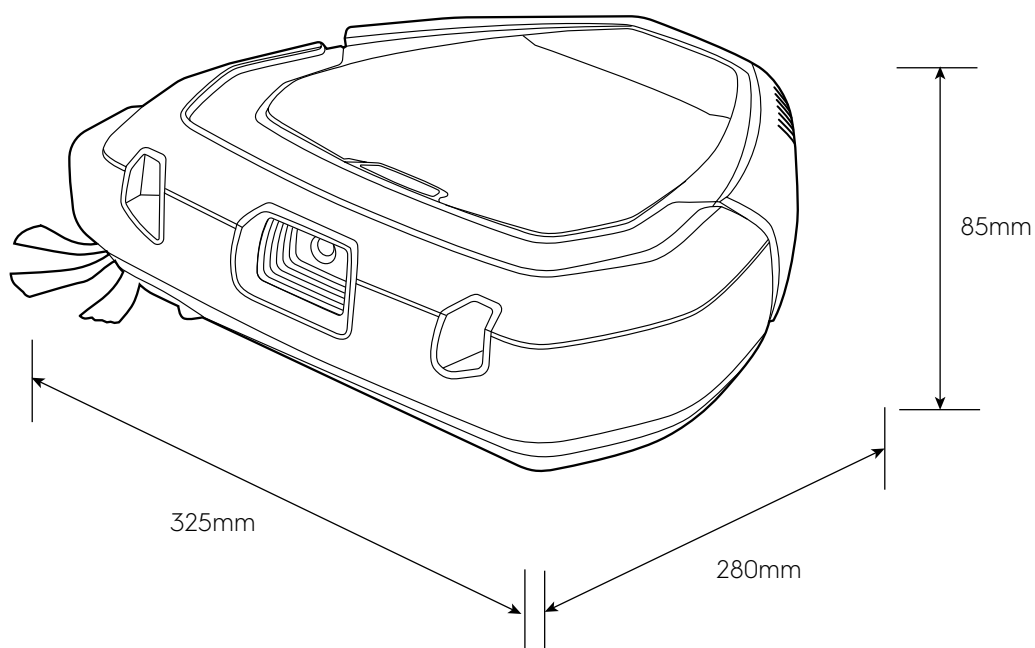

Dimension Guide

Robot vacuum cleaner

Model:
PI92-6DGM

Dimensions			
	width	height	depth
Product (mm)	325	85	280

Please note! Dimensions to be used as a guide only. All customers MUST refer to the user manual supplied with the product for detailed installation instructions.