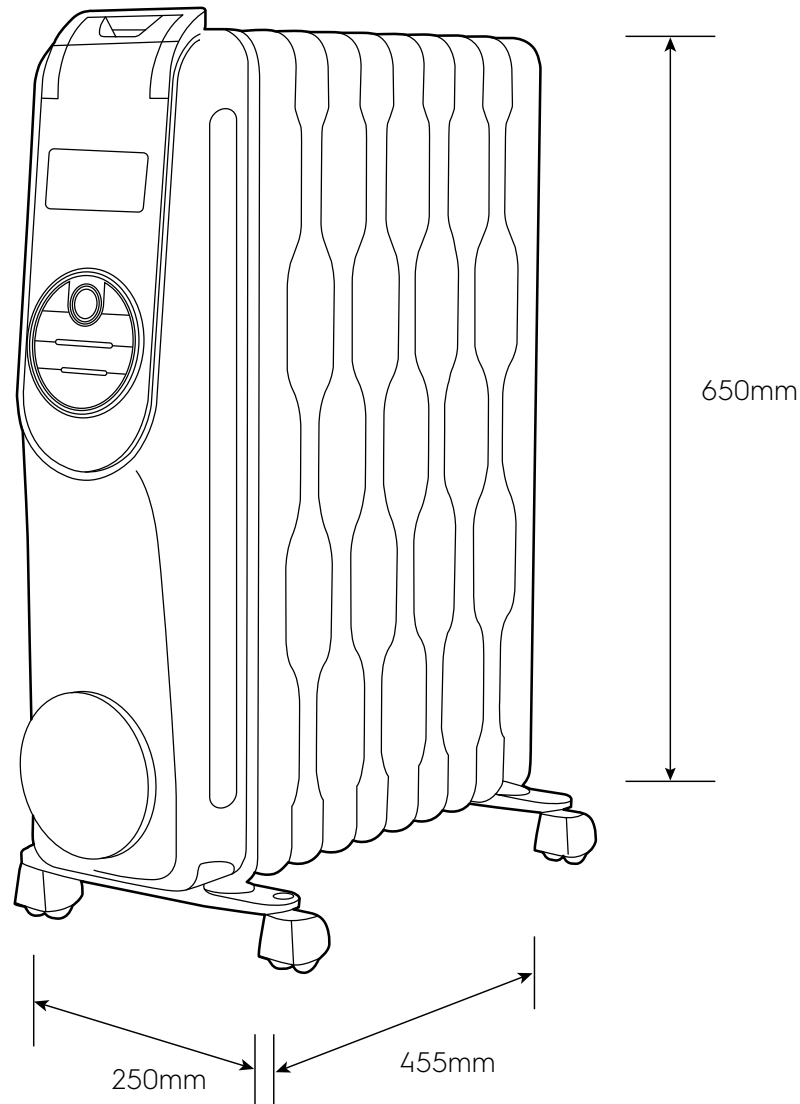

Dimension Guide

Oil Based Heater

Model:
EO12D101C0

Dimensions			
	width	height	depth
Product (mm)	250	650	455

Please note! Dimensions to be used as a guide only. All customers MUST refer to the user manual supplied with the product for detailed installation instructions.