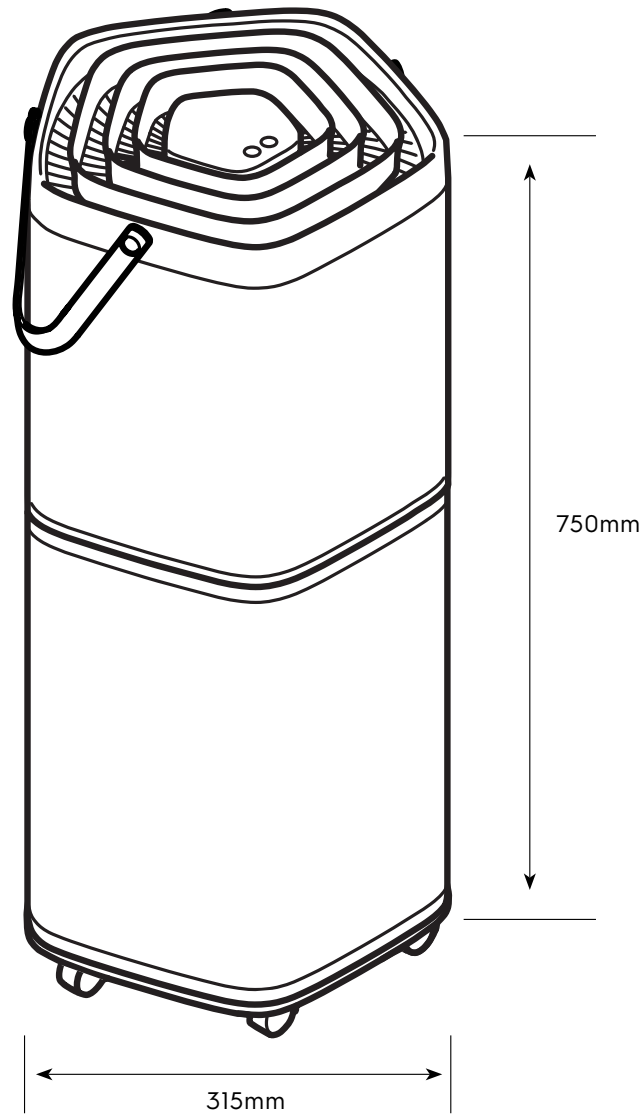

Dimension Guide

Air-purifier

Model:
EP71-76GYA

Dimensions

	width	height	depth
Product (mm)	315	750	315

Please note! Dimensions to be used as a guide only. All customers MUST refer to the user manual supplied with the product for detailed installation instructions.