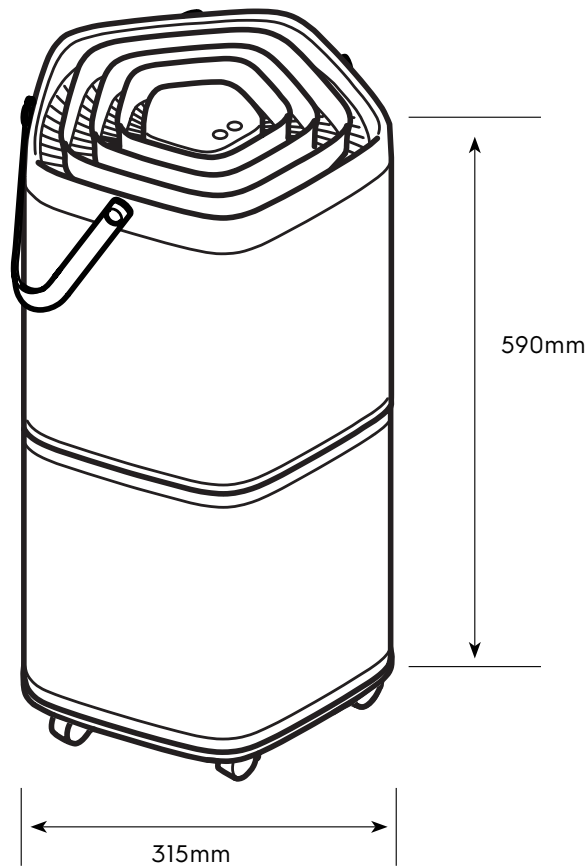

Dimension Guide

Air-purifier

Model:

EP71-56WBA

Please note! Dimensions to be used as a guide only. All customers MUST refer to the user manual supplied with the product for detailed installation instructions.

© 2019 Electrolux Home Products Pty Ltd. E_DIM_EP71-56WBA_Oct21