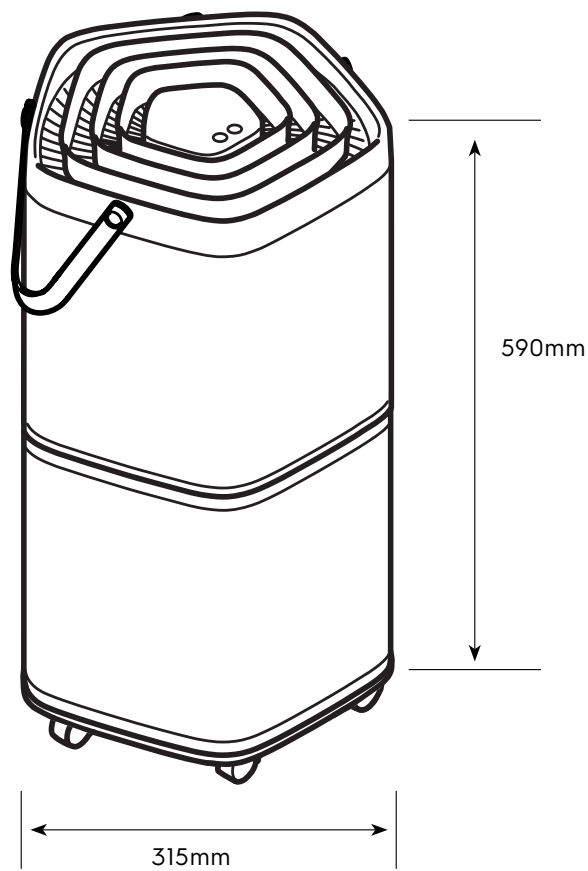

Dimension Guide

Air-purifier

Model:
EP71-56GYA

Please note! Dimensions to be used as a guide only. All customers MUST refer to the user manual supplied with the product for detailed installation instructions.

© 2019 Electrolux Home Products Pty Ltd. E_DIM_EP71-56GYA_Oct21